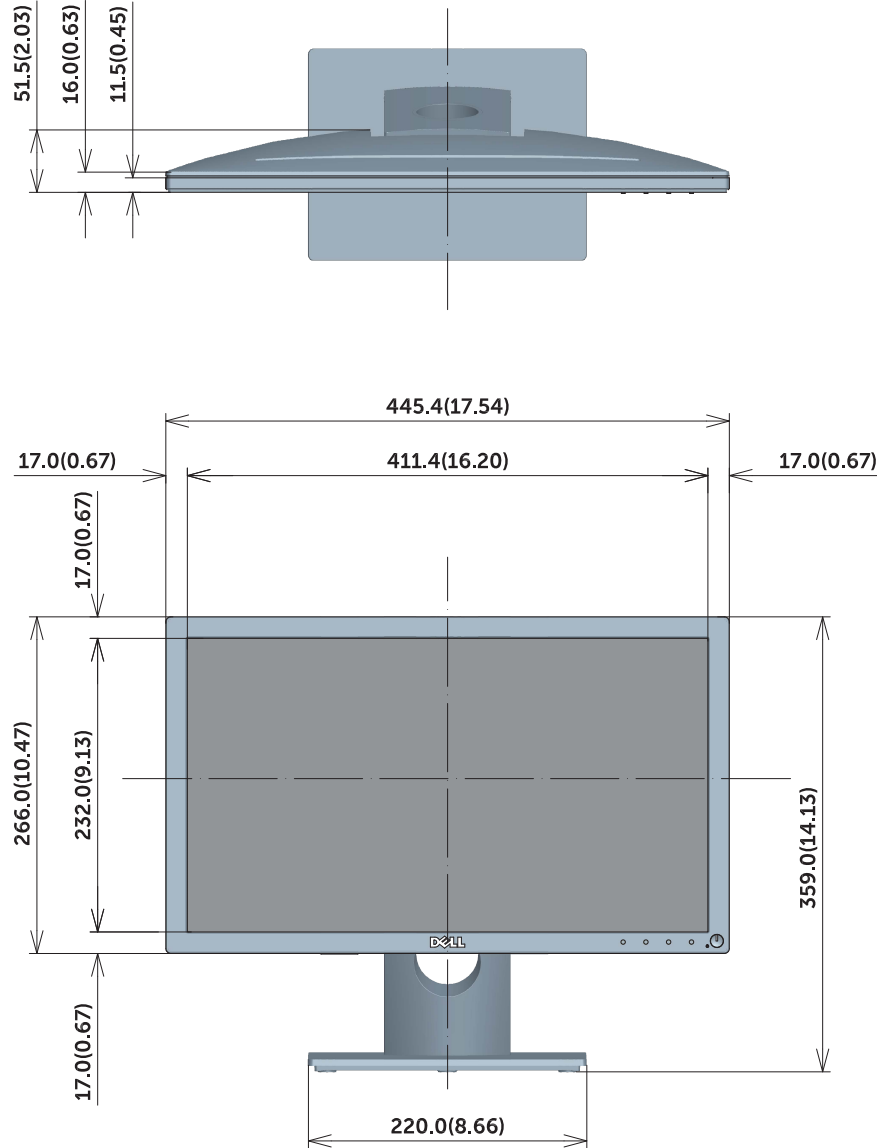

SE1918HV Outline Dimension

Unit : mm(inch)
 Dimension : Nominal
 Drawing : Not to scale

SE2018HV/SE2018HR Outline Dimension

Unit : mm(inch)
Dimension : Nominal
Drawing : Not to scale

SE2218HV Outline Dimension

Unit : mm(inch)
 Dimension : Nominal
 Drawing : Not to scale